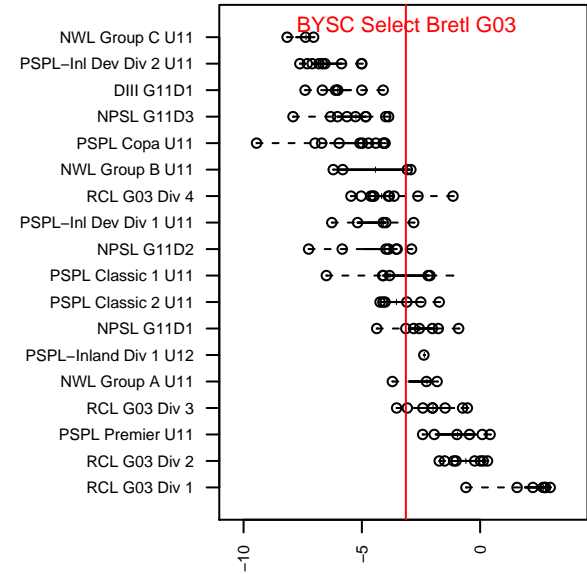

BYSC Select Bretl G03

Bellevue Youth SC
Bellevue, WA
G03 total strength=407
attack=0.32 defense=0.21
fall league = NPSL G11D1

alt names used:
2014 BYSC Select GU11 Bretl
BYSC GU11 Select Bretl
Coach Bretl
Team Bretl

Venues played:
2014 Seattle Cup GU11
2014 Summer Slam U11
2014 NPSL G11D1
2014 Founders Cup G03

BYSC Select Bretl G03
Dots are actual minus expected GF (blue circles) and GA (red triangles).
Blue line is smoothed change in attack strength. Red is smoothed change in defense strength.

**attack and defense variance (black dot)
relative to other teams
and top 10 in region**

**attack and defense rating
relative to others at age
and all opponents in last 13 months**

Performance relative to 13 month average